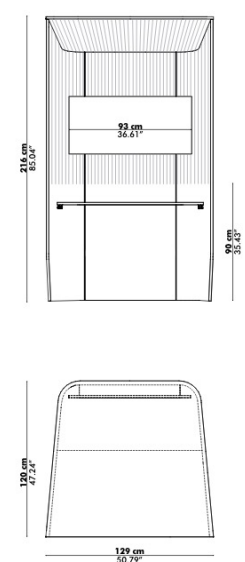

Prix public H.t

BuzziBooth

Acoustic Furniture

	Pattern	CAT A	CAT E
Single	3D Rib	€ 6.057	€ 8.698
	3D Diamond	€ 6.254	€ 8.896
Standing	3D Rib	€ 6.479	€ 9.312
	3D Diamond	€ 6.678	€ 9.510
Worktop	Worktop upholstered. with cable tray		incl.
	Worktop in White Laminate. without cable tray		+ € 552
	Worktop in Antwerp Oak. without cable tray *		+ € 597
	Worktop in Antwerp Oak. with cable tray *		+ € 660
	Set of alu brackets for customer-own worktop (6pcs)		+ € 277
Options	Bicolor (in same CAT) - different color outside		+ € 447
	Light (LED) + panel		+ € 447

Required order information: model, pattern, fabric [CAT > Collection > color], worktop, option

A partir de
6 057 € H.T.

Standing

A partir de
6 479 € H.T.

Single