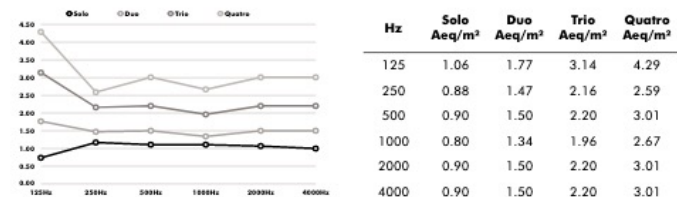

Acoustics

BuzziCube 3D

Equivalent sound absorption area in m² per object