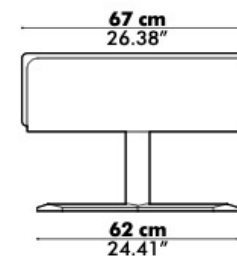

BuzziMe

Acoustic Furniture

W x D x H

...€ Prix Public H.T.

CAT A   CAT B   CAT C   CAT D   CAT E

BuzziMe	71,5 x 93,5 x 135 cm	€ 3.742	€ 4.309	€ 4.487	€ 4.587	€ 5.092
BuzziMe Low	71,5 x 93,5 x 95 cm	€ 3.403	€ 3.677	€ 3.813	€ 3.890	€ 4.277
BuzziMe Ottoman	65 x 71,5 x 45,5 cm	€ 1.372	€ 1.578	€ 1.639	€ 1.677	€ 1.866

Options	BuzziMe & BuzziMe Low Bicolor (in same collection)					+ € 401/Me
	BuzziMe Ottoman Bicolor (in same collection)					+ € 401/Me
	Tablet in umbra grey (RAL 7022) left or right					+ € 421

Required order information: fabric (CAT > collection > color), options