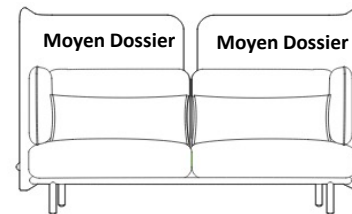

A partir de
7 573€ Prix public H.t