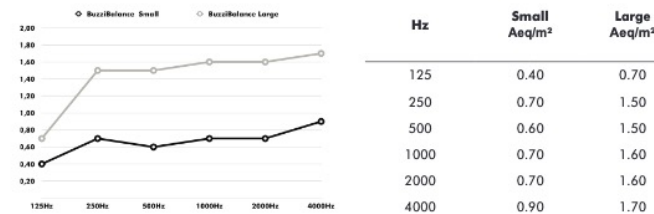

Acoustics

BuzziBalance Small | Large

Equivalent sound absorption area in m² per object

	Diameter	Height	CAT A	CAT B	CAT C	CAT D	CAT E
Balance	Small	Ø 56 cm 38 cm	€ 1.391	€ 1.440	€ 1.458	€ 1.471	€ 1.525
	Small High	Ø 56 cm 46,5 cm	€ 1.508	€ 1.584	€ 1.614	€ 1.631	€ 1.715
	Large	Ø 98 cm 38 cm	€ 2.677	€ 2.783	€ 2.826	€ 2.849	€ 2.970
Balance Board	Small	Ø 55 cm 7 cm	€ 572				
	Large	Ø 97 cm 7 cm	€ 923				

Required order information: model, size, fabric (CAT > Collection > color)

BuzziBalance

Acoustic Furniture

...€ Prix Public H.T.