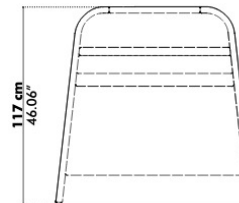

Single

Prix public H.t

	W x D x H	3D inside	CAT A	CAT B	CAT C	CAT D	CAT E
Hub	201 x 117 x 188 cm	Rib	€ 9.019	-	-	-	€ 11.564
		Diamond	€ 9.218	-	-	-	€ 11.762
Single	119 x 117 x 188 cm	Rib	€ 6.389	-	-	-	€ 8.712
		Diamond	€ 6.588	-	-	-	€ 8.910

Patterns

Flat

3D

Option Tablet

Tablet horizontal in wood

Tablet Inclined in powder coated metal

W x D x H

Flat 89 x 70 x 107 cm