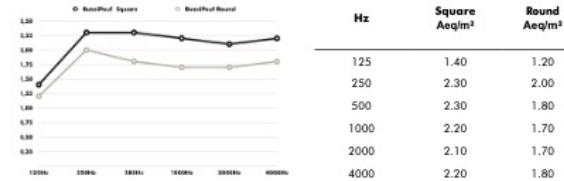

BuzziPouf Square Flat

BuzziPouf Square 3D

BuzziPouf Round Flat

BuzziPouf Round 3D

Acoustics

BuzziPouf Square | Round

Equivalent sound absorption area in m² per object

	Diameter	Height	CAT A	CAT B	CAT C	CAT D	CAT E
Round	Flat	Ø 92 cm 38 cm	€ 1.158	€ 1.324	€ 1.392	€ 1.430	€ 1.619
	3D	Ø 93 cm 38 cm	€ 1.462	€ 1.629	€ 1.697	€ 1.732	€ 1.922
Square	Flat	92 cm 38 cm	€ 1.158	€ 1.297	€ 1.354	€ 1.386	€ 1.544
	3D	94 cm 38 cm	€ 1.462	€ 1.601	€ 1.658	€ 1.689	€ 1.848