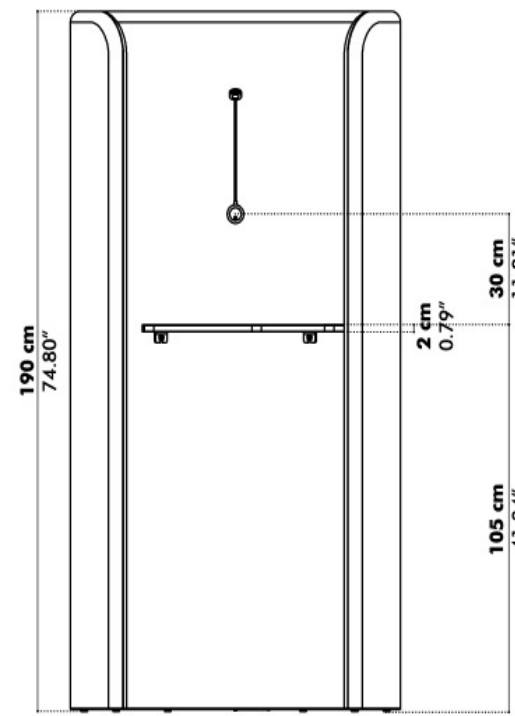

BuzziHug

Acoustic Furniture

New