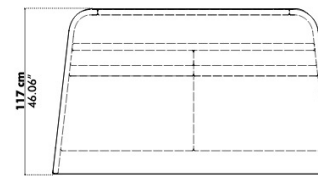

Single

Prix public H.t

	W x D x H	3D inside	CAT A	CAT B	CAT C	CAT D	CAT E
Hub	201 x 117 x 188 cm	Rib	€ 9.019	-	-	-	€ 11.564
		Diamond	€ 9.218	-	-	-	€ 11.762
Single	119 x 117 x 188 cm	Rib	€ 6.389	-	-	-	€ 8.712
		Diamond	€ 6.588	-	-	-	€ 8.910

Patterns

Flat

3D

Option Tablet

Tablet horizontal in wood

Tablet Inclined in powder coated metal

W x D x H

Flat 89 x 70 x 107 cm