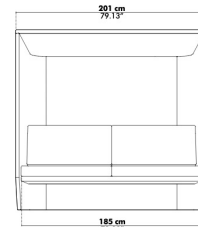

Single

Prix public H.t

	W x D x H	3D inside	CAT A	CAT B	CAT C	CAT D	CAT E
Hub	201 x 117 x 188 cm	Rib	€ 9.019	-	-	-	€ 11.564
		Diamond	€ 9.218	-	-	-	€ 11.762
Single	119 x 117 x 188 cm	Rib	€ 6.389	-	-	-	€ 8.712
		Diamond	€ 6.588	-	-	-	€ 8.910

Patterns

Flat

3D

Option Tablet

Tablet horizontal in wood

Tablet Inclined in powder coated metal

W x D x H

Flat 89 x 70 x 107 cm