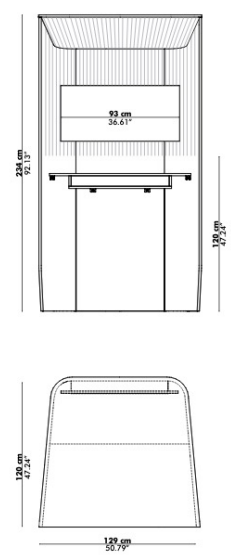

BuzziBooth

Acoustic Furniture

	Pattern	CAT A	CAT E
Single	3D Rib	€ 6.057	€ 8.698
	3D Diamond	€ 6.254	€ 8.896
Standing	3D Rib	€ 6.479	€ 9.312
	3D Diamond	€ 6.678	€ 9.510
Worktop	Worktop upholstered. with cable tray		incl.
	Worktop in White Laminate. without cable tray		+ € 552
	Worktop in Antwerp Oak. without cable tray *		+ € 597
	Worktop in Antwerp Oak. with cable tray *		+ € 660
	Set of alu brackets for customer-own worktop (6pcs)		+ € 277
Options	Bicolor (in same CAT) - different color outside		+ € 447
	Light (LED) + panel		+ € 447

Required order information: model, pattern, fabric [CAT > Collection > color], worktop, option