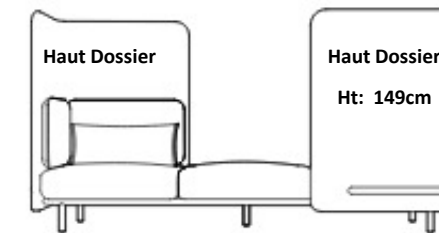

A partir de
10 769€ Prix public H.t