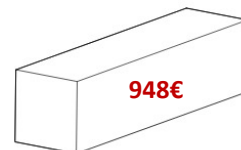

Bottom

L x W x H

CAT A

CAT E

3D Solo	bottom anti skid	50 x 50 x 47 cm	€ 414	€ 630
	bottom wood (recommended for contract market)	50 x 50 x 50 cm	€ 481	€ 697
	wheels (4 pcs)	50 x 50 x 50 cm	€ 671	€ 878
3D Duo	bottom anti skid	94 x 50 x 47 cm	€ 811	€ 1.094
	bottom wood (recommended for contract market)	94 x 50 x 50 cm	€ 948	€ 1.231
3D Trio	bottom anti skid	138 x 50 x 47 cm	€ 1.061	€ 1.408
	bottom wood (recommended for contract market)	138 x 50 x 50 cm	€ 1.264	€ 1.611
3D Quatro	bottom anti skid	182 x 50 x 47 cm	€ 1.321	€ 1.726
	bottom wood (recommended for contract market)	182 x 50 x 50 cm	€ 1.594	€ 1.999

Solo

Duo

Trio

Quatro