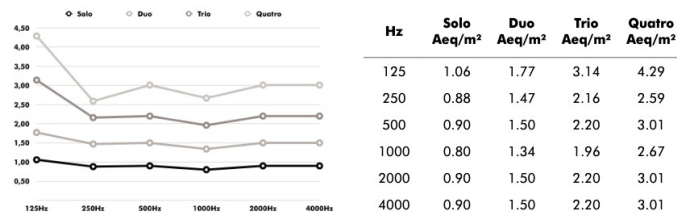

Acoustics

BuzziCube Flat

Equivalent sound absorption area in m² per object